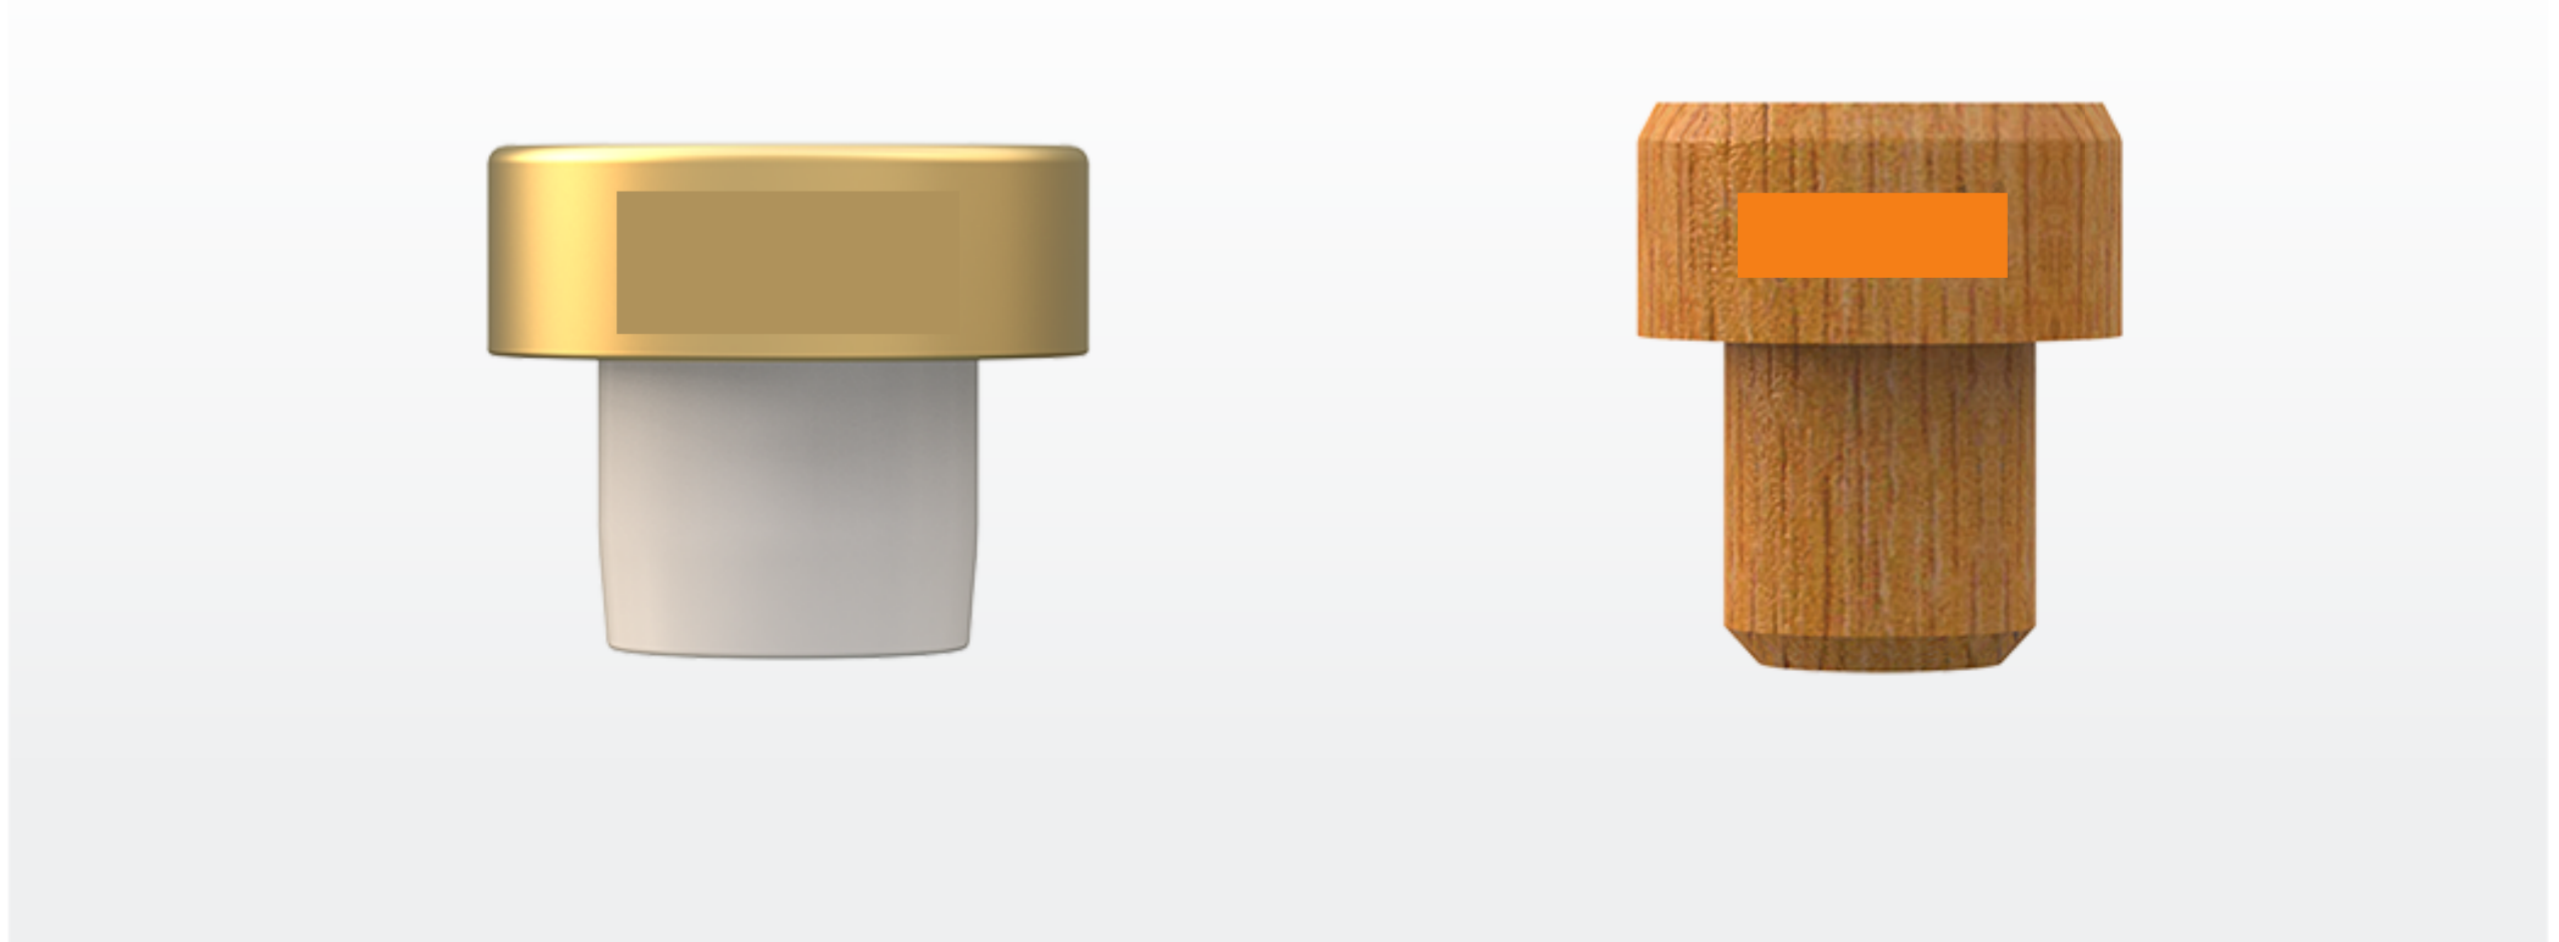

PLASTIC & WOODEN CORK